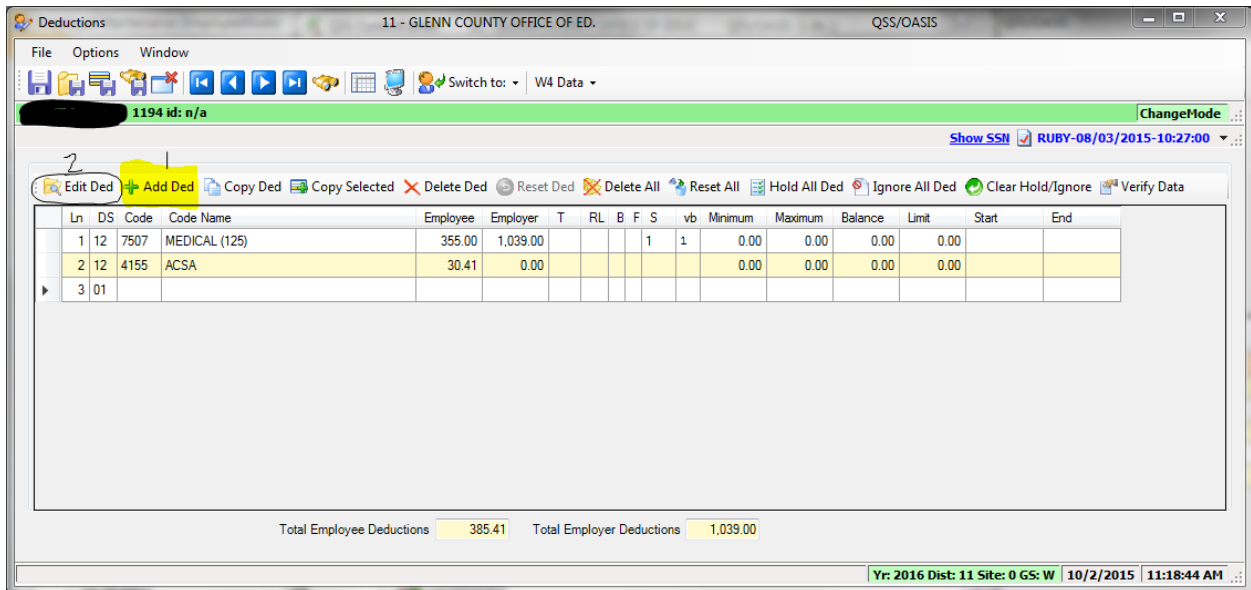

Voluntary deduction (vol ded) look up

Employee Maintenance

Deductions (PD) screen

Green plus sign to add deduction- Can quick add if deduction code is known

Edit deduction icon (folder with magnifying glass) to look up deduction code

Drop down ability for DS (Deduction schedule) and code to review choices